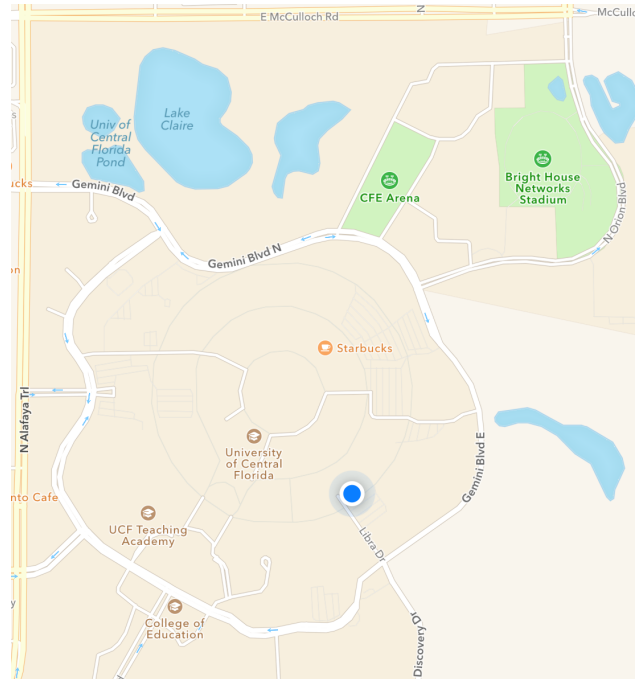

UCF Arrival & Parking Guide

Building Address

4111 Libra Drive
Physical Sciences Bldg.
Orlando, FL 32816-2385

Getting on Campus

You can enter campus at:

- Alafaya Trail and Corporate Blvd.
- Alafaya Trail and University Blvd.
- McCulloch Road and N. Orion Blvd.
- Discovery Drive and Research Pkwy.

Getting to the Building

Continue around the Gemini Blvd. / Greek Park Circle loop until you get to Libra Drive, on the southeast side. This is right beside the UCF water tower. Turn into campus on Libra drive (the direction opposite the water tower) and continue a short distance to the parking lot on the right. The Physical Sciences Building faces the parking lot on the side furthest from Gemini Blvd.