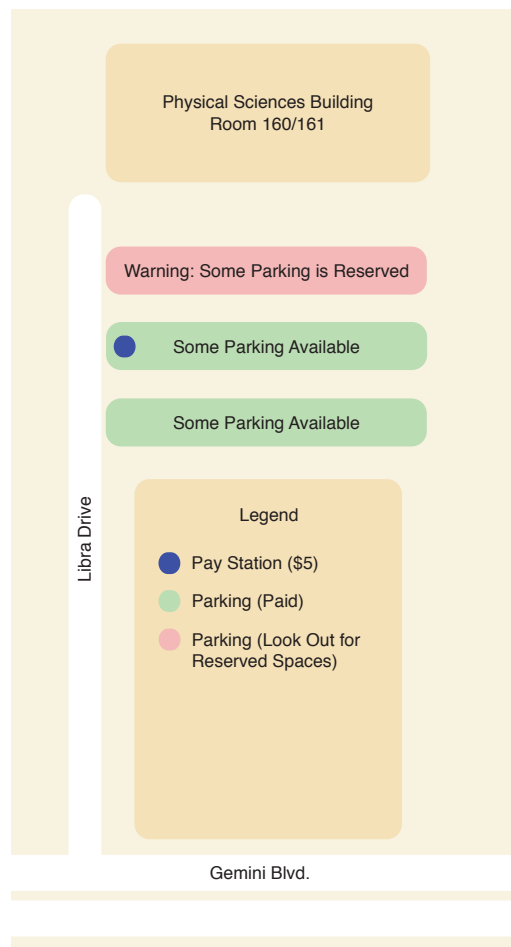

UCF Arrival & Parking Guide

Building Address

4111 Libra Drive
Physical Sciences Bldg.
Orlando, FL 32816-2385

Getting on Campus

You can enter campus at:

- Alafaya Trail and Corporate Blvd.
- Alafaya Trail and University Blvd.
- McCulloch Road and N. Orion Blvd.
- Discovery Drive and Research Pkwy.

Getting to the Building

Continue around the Gemini Blvd. / Greek Park Circle loop until you get to Libra Drive, on the southeast side. This is right beside the UCF water tower. Turn into campus on Libra drive (the direction opposite the water tower) and continue a short distance to the parking lot on the right. The Physical Sciences Building faces the parking lot on the side furthest from Gemini Blvd.

Parking

There will be some parking available at the parking lot beside the Physical Sciences Building. **Be careful**, as some spaces are reserved for Health Center visitors, etc. You will need a daily parking pass, which can be purchased from a machine in the parking lot.